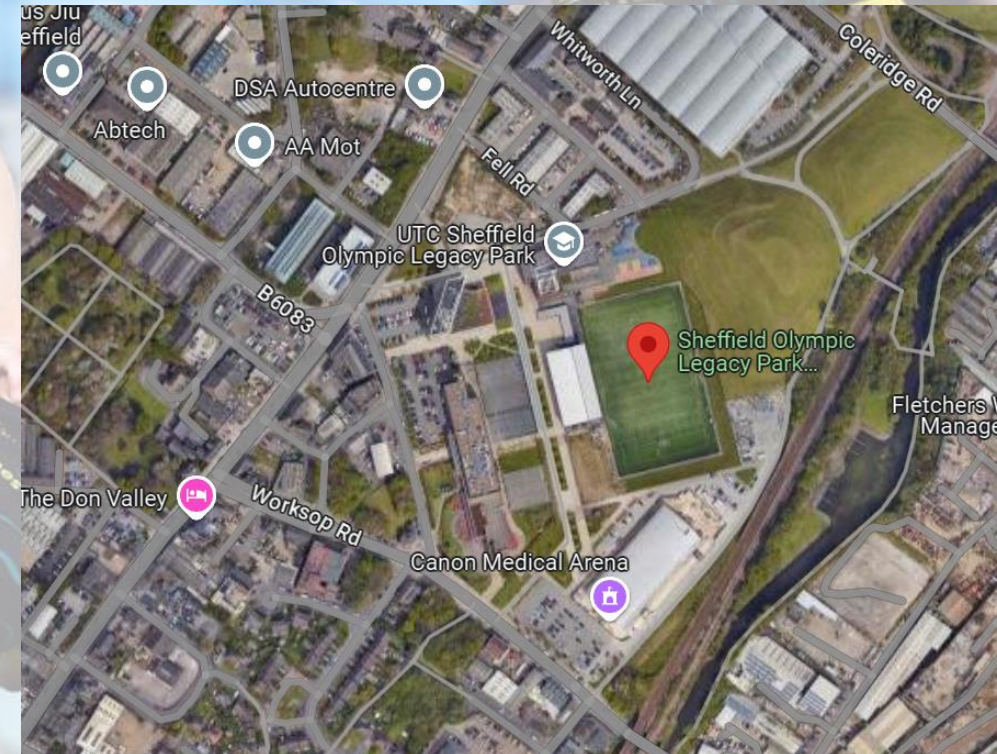

## @ Sheffield Olympic Legacy Park

# GETTING TO SHEFFIELD OLYMPIC LEGACY PARK

- **Postcode: S9 3TL**
- **Sheffield Olympic Legacy Park is approximately 10 minutes drive from Sheffield City Centre and 5 minutes drive from J34 of the M1.**
- **If you are planning on taking the train, the stadium is located just 2 miles away from Sheffield Station.**
- **Tram and Bus options are available too - Take the Supertram yellow route to the Arena / Olympic Legacy Park Stop next to Don Valley Bowl, or if taking the bus take the First X1 Steel Link service to the Olympic Legacy Park stop on Attercliffe Common.**

# ARRIVING AT SHEFFIELD OLYMPIC LEGACY PARK

- **Car Parking available on site in the designated car parks shown on the map.**
- **See map for highlighted parking areas designated to us – do not park on the Canon Medical Arena site as they will be charging for a different event.**
- **We advise arriving early to secure your parking space.**
- **Street parking is available locally.**

- **Once you have arrived at the stadium, please enter the stadium through the turnstiles to the left of the stand (turnstiles open at 12:45).**
- **Unreserved seating is available in the main stand area.**
- **Food and drink (including alcohol) will be available from the concessions stand.**
- **Don't forget to claim your FREE 'Eye of the Storm' Matchday Programme.**